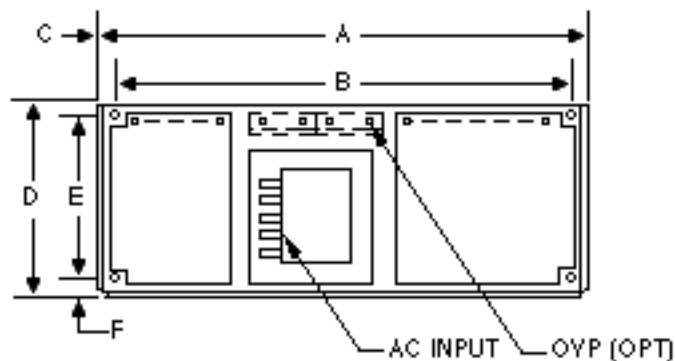

# BAA Case

Overall Size: 10.25" x 4.00" x 2.95"  
 260.35mm x 101.60mm x 74.93mm  
 Weight 5 lbs.

	INCH	mm
A	10.25	260.35
B	9.250	234.95
C	0.50	12.70
D	4.00	101.60
E	3.375	85.73
F	.37	9.40
G	1.250	31.75
H	0.75	19.05
J	0.450	11.43
K	2.50	63.50