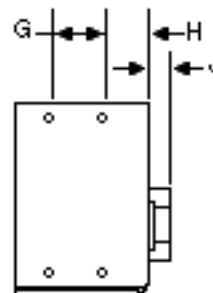

# BAA Case

Overall Size: 10.25" x 4.00" x 2.95"  
 260.35mm x 101.60mm x 74.93mm  
 Weight 5 lbs.

	INCH	mm
A	10.25	260.35
B	9.250	234.95
C	0.50	12.70
D	4.00	101.60
E	3.375	85.73
F	.37	9.40
G	1.250	31.75
H	0.75	19.05
J	0.450	11.43
K	2.50	63.50